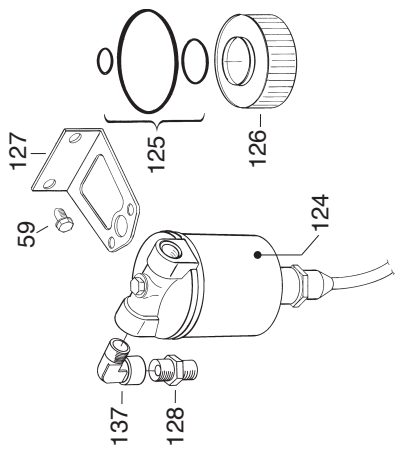

L

89 (90/91/92/93)

H

Optional (2)
 Filtro gasolio con preriscaldito
 Filtre gasoil pre-chauffage
 Heizölvorwärmfilter - Oil pre-heaters filter

MASTER HIGH OUTPUT INDIRECT HEATERS BV 680 E

Pos.	Code NR	Description
1	4031.187	Burner casing
2	4031.184	Burner casing top cover
3	S/R	Burner panel
4	4013.238	Outlet air panel Ø 684
5	S/R	Front upper panel
6	4032.140	Inner panel
7	S/R	Rear upper panel
8	4031.142	Inner panel
9	S/R	Side front panel
10	4032.136	Inner panel
11	S/R	Side rear panel
12	4032.138	Inner panel
13	4032.221	Chimney flange Ø200
14	S/R	Chimney panel
15	4031.886	Fan support panel
16	4031.887	Motor support plate
17	4031.320	Wheels axle
18	4031.321	Front support
19	4031.331	Aluminum joint with nut M10
20	S/R	Upper short angle steel
21	S/R	Upper long SX angle steel
22	S/R	Upper long DX angle steel
23	S/R	Vertical front SX angle steel
24	S/R	Vertical front DX angle steel
25	S/R	Vertical back SX angle steel
26	S/R	Vertical back DX angle steel
27	S/R	Lower short angle steel
28	S/R	Lower long SX angle steel
29	S/R	Lower long DX angle steel
30	4032.158	Comb. chamber support
31	4032.159	Comb. chamber SX support
32	4032.160	Comb. chamber DX support
33	4032.161	Aluminum joint
34	4013.239	4 Ways Ø290 panel
35	S/R	Reinforced frame
51	4031.332	Suspending ring screw M10
52	4032.162	Burner support
53	4031.322	Burner plate seal 250x250x5
54	4140.675	Screw TC 8x1"
55	4031.323	Wheel holder
56	S/R	Wheel Ø385
57	4031.325	Washer Ø26xØ44x4
58	4032.089	Screw TE M8x25
59	4032.040	Screw TE14x1/2" F.R.
60	4032.164	Inlet grille
61	4032.107	Screw TC M6x16 F.R.
62	4031.326	Motor HP 3 V.230/50 1Ph
63	4031.327	Condenser mF 65