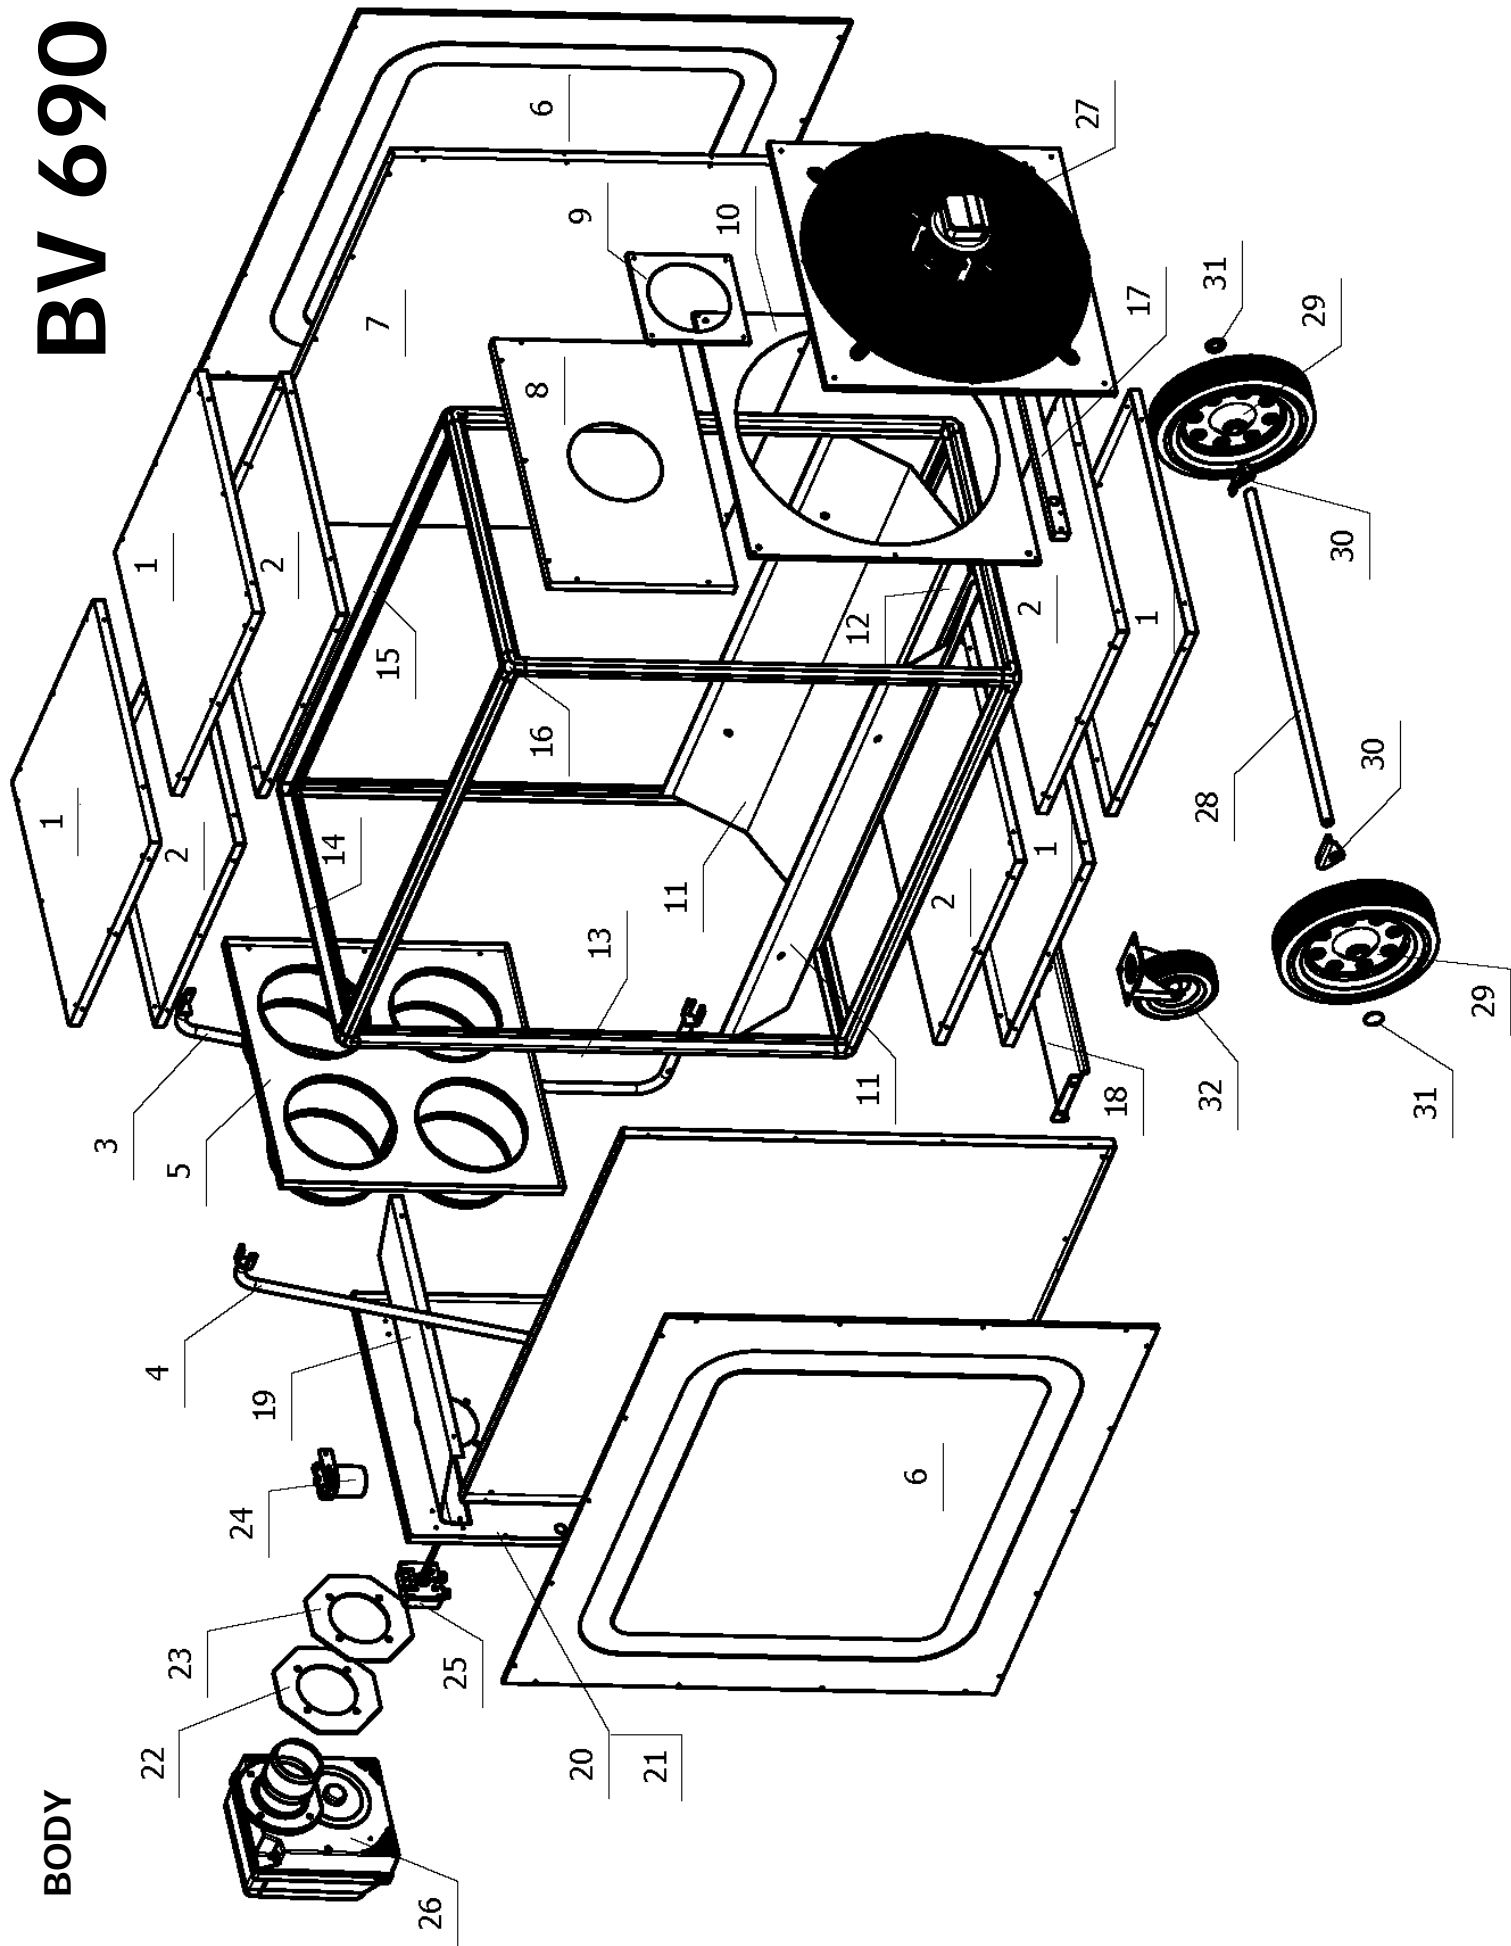

BODY

BV 690

BV 690

COMBUSTION CHAMBER

ELECTRIC BOX

MASTER HIGH OUTPUT INDIRECT HEATERS BV 690

Pos.	Description	Code
1	Upper External Panel	S/R
2	Upper Internal Panel	S/R
3	Left Protection Of BV690	4514.179
4	Right Protection Of BV690	4514.180
5	4 Way Air Outlet Panel	4514.170
6	Lateral External Panel	S/R
7	Lateral Internal Panel	S/R
8	Chimney Panel	S/R
9	Flange Cover Chimney	S/R
10	Fan Internal Panel	S/R
11	Deflector	S/R
12	Boiler Frame	S/R
13	Chamfered Profile For Panel 25 L=1200	S/R
14	Chamfered Profile For Panel 25 L=690	S/R
15	Chamfered Profile For Panel 25 L=1381	S/R
16	3-Way Corner For Chamfered Profile	S/R
17	Rear Panel	S/R
18	Rotating Wheel Support	S/R
19	Burner Cover	S/R
20	Burner External Panel	S/R
21	Burner Thermic Insulator	4514.615
22	Universal Plate	4514.168
23	Plate Seal	4514.616
24	Oil Pre Heater	4031.120
25	Fan Limit Double Thermostat	4514.410
26	Oil Burner Riello RG4	4514.304
27	Axial Fan With Motor Of BV690	4514.303
28	Axle	4514.183
29	Wheel D.385	4514.617
30	Hub Bracket	4514.128
31	Fixing Washer For Shaft With Cup	4514.803
32	Rotating Wheel H210	4514.618
33	Combustion Chamber Of BV690	4514.205
34	Bracket For Turbolence	4514.193
35	Flue Chamber Seal	4514.619
37	Overheat Thermostat	4031.047
38	Waterprof Case Complete	4514.609
39	Contactora 4Kw 400V	4514.416
40	Thermal Relay 4-6A	4514.418
41	Switch 3P	4514.402
42	Fuse Holder 5X20, 6,3A	4514.400
43	Fuse 5X20 3,15A 250V	4514.409
44	Socket Case	4514.611
45	Cap For Thermostat Socket	4162.467
46	Thermostat Plug	4111.118
47	Indicator Light 230V	4514.415
48	Panels Label	4514.512
49	Terminal Block	4514.404
50	Electric Components Plate	4514.141

S/R = Parts available by special request only