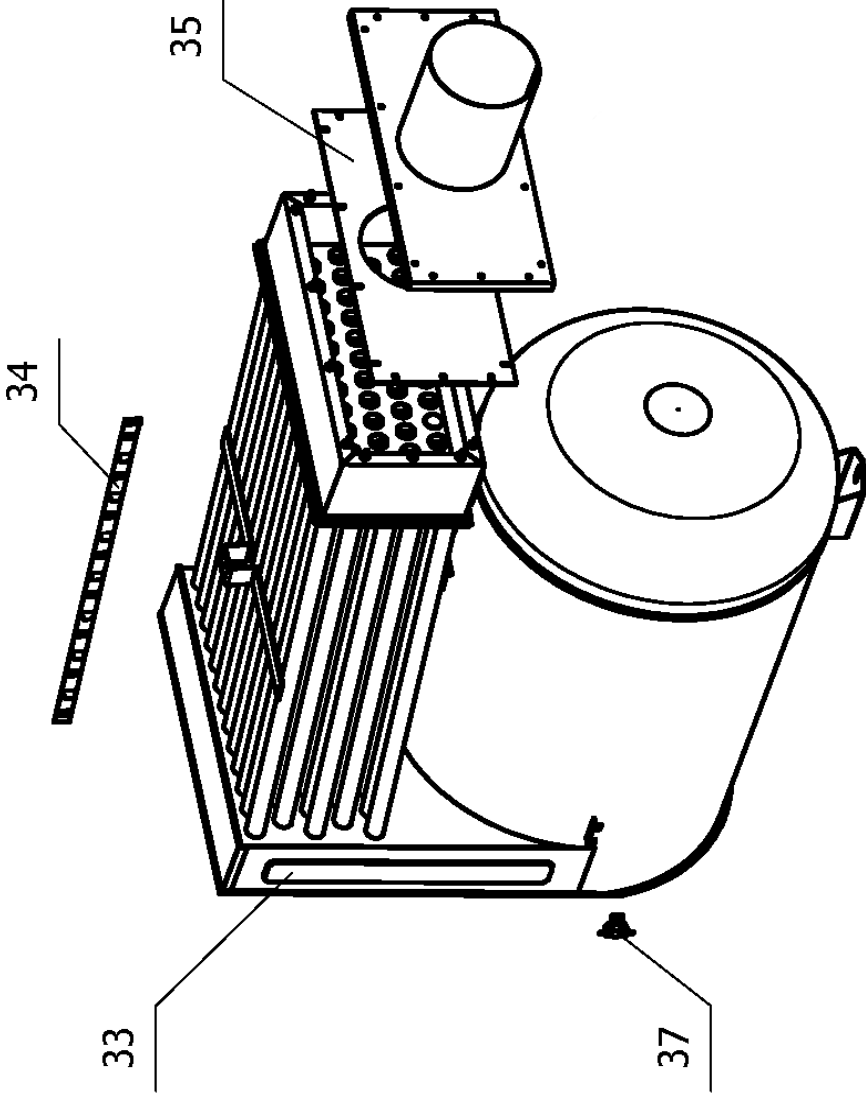

BODY

BV 690

BV 690

COMBUSTION CHAMBER

ELECTRIC BOX

MASTER HIGH OUTPUT INDIRECT HEATERS BV 690

Pos.	Description	Code
1	Upper External Panel	S/R
2	Upper Internal Panel	S/R
3	Left Protection Of BV690	4514.179
4	Right Protection Of BV690	4514.180
5	4 Way Air Outlet Panel	4514.170
6	Lateral External Panel	S/R
7	Lateral Internal Panel	S/R
8	Chimney Panel	S/R
9	Flange Cover Chimney	S/R
10	Fan Internal Panel	S/R
11	Deflector	S/R
12	Boiler Frame	S/R
13	Chamfered Profile For Panel 25 L=1200	S/R
14	Chamfered Profile For Panel 25 L=690	S/R
15	Chamfered Profile For Panel 25 L=1381	S/R
16	3-Way Corner For Chamfered Profile	S/R
17	Rear Panel	S/R
18	Rotating Wheel Support	S/R
19	Burner Cover	S/R
20	Burner External Panel	S/R
21	Burner Thermic Insulator	4514.615
22	Universal Plate	4514.168
23	Plate Seal	4514.616
24	Oil Pre Heater	4031.120
25	Fan Limit Double Thermostat	4514.410
26	Oil Burner Riello RG4	4514.304
27	Axial Fan With Motor Of BV690	4514.303
28	Axle	4514.183
29	Wheel D.385	4514.617
30	Hub Bracket	4514.128
31	Fixing Washer For Shaft With Cup	4514.803
32	Rotating Wheel H210	4514.618
33	Combustion Chamber Of BV690	4514.205
34	Bracket For Turbolence	4514.193
35	Flue Chamber Seal	4514.619
37	Overheat Thermostat	4031.047
38	Waterprof Case Complete	4514.609
39	Contactora 4Kw 400V	4514.416
40	Thermal Relay 4-6A	4514.418
41	Switch 3P	4514.402
42	Fuse Holder 5X20, 6,3A	4514.400
43	Fuse 5X20 3,15A 250V	4514.409
44	Socket Case	4514.611
45	Cap For Thermostat Socket	4162.467
46	Thermostat Plug	4111.118
47	Indicator Light 230V	4514.415
48	Panels Label	4514.512
49	Terminal Block	4514.404
50	Electric Components Plate	4514.141

S/R = Parts available by special request only