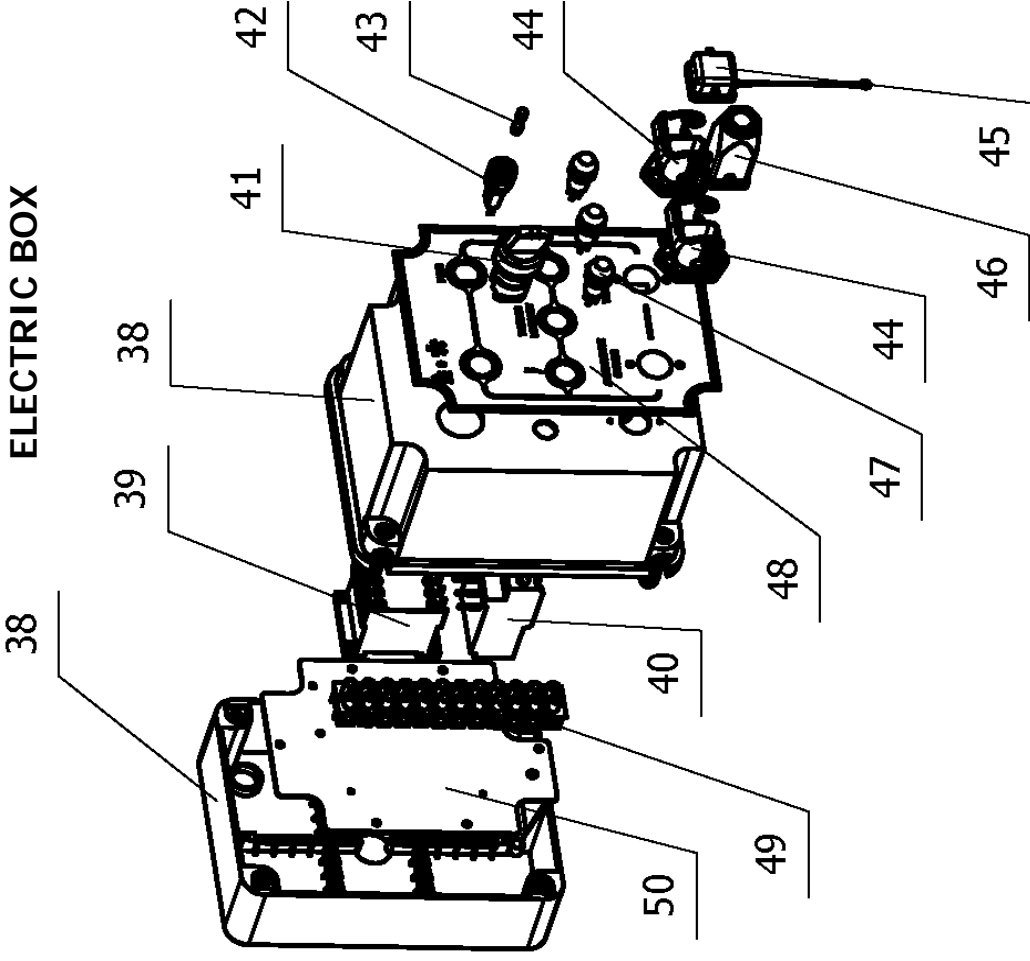

BODY

BV 690

BV 690

COMBUSTION CHAMBER

ELECTRIC BOX

MASTER HIGH OUTPUT INDIRECT HEATERS BV 690

Pos.	Description	Code
1	Upper External Panel	S/R
2	Upper Internal Panel	S/R
3	Left Protection Of BV690	4514.179
4	Right Protection Of BV690	4514.180
5	4 Way Air Outlet Panel	4514.170
6	Lateral External Panel	S/R
7	Lateral Internal Panel	S/R
8	Chimney Panel	S/R
9	Flange Cover Chimney	S/R
10	Fan Internal Panel	S/R
11	Deflector	S/R
12	Boiler Frame	S/R
13	Chamfered Profile For Panel 25 L=1200	S/R
14	Chamfered Profile For Panel 25 L=690	S/R
15	Chamfered Profile For Panel 25 L=1381	S/R
16	3-Way Corner For Chamfered Profile	S/R
17	Rear Panel	S/R
18	Rotating Wheel Support	S/R
19	Burner Cover	S/R
20	Burner External Panel	S/R
21	Burner Thermic Insulator	4514.615
22	Universal Plate	4514.168
23	Plate Seal	4514.616
24	Oil Pre Heater	4031.120
25	Fan Limit Double Thermostat	4514.410
26	Oil Burner Riello RG4	4514.304
27	Axial Fan With Motor Of BV690	4514.303
28	Axle	4514.183
29	Wheel D.385	4514.617
30	Hub Bracket	4514.128
31	Fixing Washer For Shaft With Cup	4514.803
32	Rotating Wheel H210	4514.618
33	Combustion Chamber Of BV690	4514.205
34	Bracket For Turbolence	4514.193
35	Flue Chamber Seal	4514.619
37	Overheat Thermostat	4031.047
38	Waterprof Case Complete	4514.609
39	Contactora 4Kw 400V	4514.416
40	Thermal Relay 4-6A	4514.418
41	Switch 3P	4514.402
42	Fuse Holder 5X20, 6,3A	4514.400
43	Fuse 5X20 3,15A 250V	4514.409
44	Socket Case	4514.611
45	Cap For Thermostat Socket	4162.467
46	Thermostat Plug	4111.118
47	Indicator Light 230V	4514.415
48	Panels Label	4514.512
49	Terminal Block	4514.404
50	Electric Components Plate	4514.141

S/R = Parts available by special request only